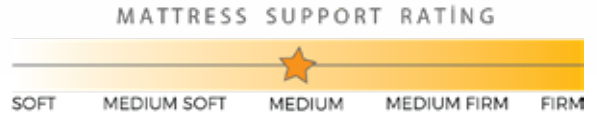

- Pocket Spring
- Meditation Fabric
- Support Layer
- Hyper Surface
- Anatomic Support
- Air Ventilation
- Siliconized Fiber
- Mattress Height

1. 1 Meditation Fabric
2. 2 Siliconized Fiber Filling
3. 3 Roled Foam
4. 4 Siliconized Fiber Filling
5. 5 Roled Foam
6. 6 Interfacing
7. 7 Support Foam
8. 8 Frame Edge Support
9. 9 Pocket Spring

SLEEPENERGY SET COMPONENTS

FABRIC CODE : A202

Sleepenergy Set için Qr Kodu'u cep telefonu ile okutabilirsiniz.