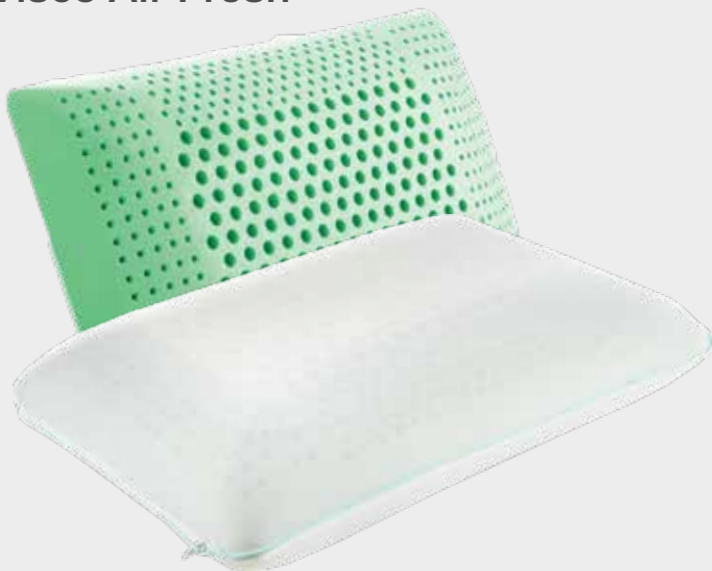

If you sleep face down, it is recommended to choose a lower and thinner pillow so you can make sure your head is properly aligned. However, the filling material of the pillow is also an important factor.

Traditional filling materials include feathers, feather blends, synthetic materials and memory foam. Feather and down blends offer a natural feel and are known for their breathability.

At Armis, we offer a wide collection of pillows with different filling materials, so that everyone can find an option to suit their preferences and needs.

Visco Dream Neck

It provides a comfortable sleep as it perfectly fits the head and neck region. It is especially suitable for individuals experiencing neck straightening or cervical hernia.

Visco Air Fresh

Would you like to sleep comfortably? Breathe easily throughout the night with our Visco Air Fresh Pillow. Specifically designed for you, our Visco Air Fresh Pillow features 857 air channels on the top, preventing sweating and ensuring air circulation. Large porous air channels in the center of the pillow support the head, while smaller channels surrounding these holes are designed to provide superior neck support.