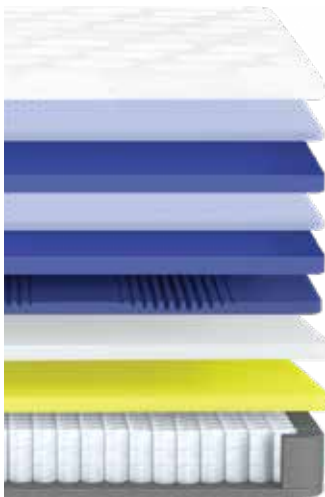

1. 1 Thermo Fabric
2. 2 Siliconized Fiber Filling
3. 3 Rolled Foam
4. 4 Siliconized Fiber Filling
5. 5 Rolled Foam
6. 6 Visco Support Foam
7. 7 Soft Foam
8. 8 Frame Edge Support
9. 9 Pocket Spring