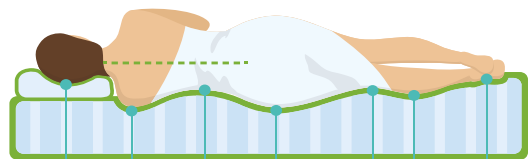

MATTRESS SUPPORT RATING

1. 1 Knitted Fabric
2. 2 Siliconized Fiber Filling
3. 3 Soft Foam
4. 4 Soft Foam
5. 5 Foam
6. 6 Interfacing
7. 7 Support Foam
8. 8 Frame Edge Support
9. 9 Pocket Spring