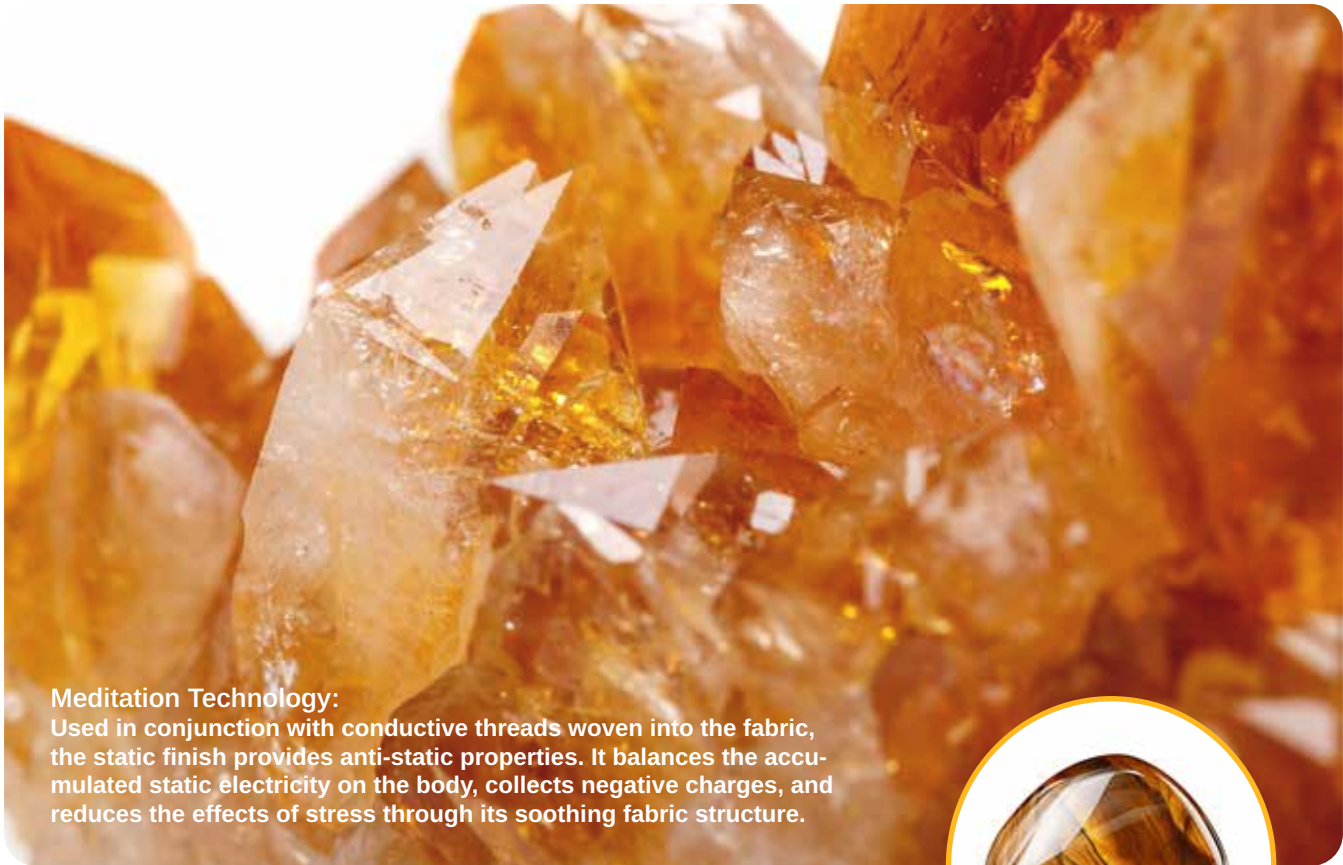

Meditation Technology: The fabric, used in conjunction with conductive threads and static finish, provides anti-static properties. It balances the accumulated static electricity in the body, collects negative electricity, and reduces the effects of stress through the soothing fabric structure.